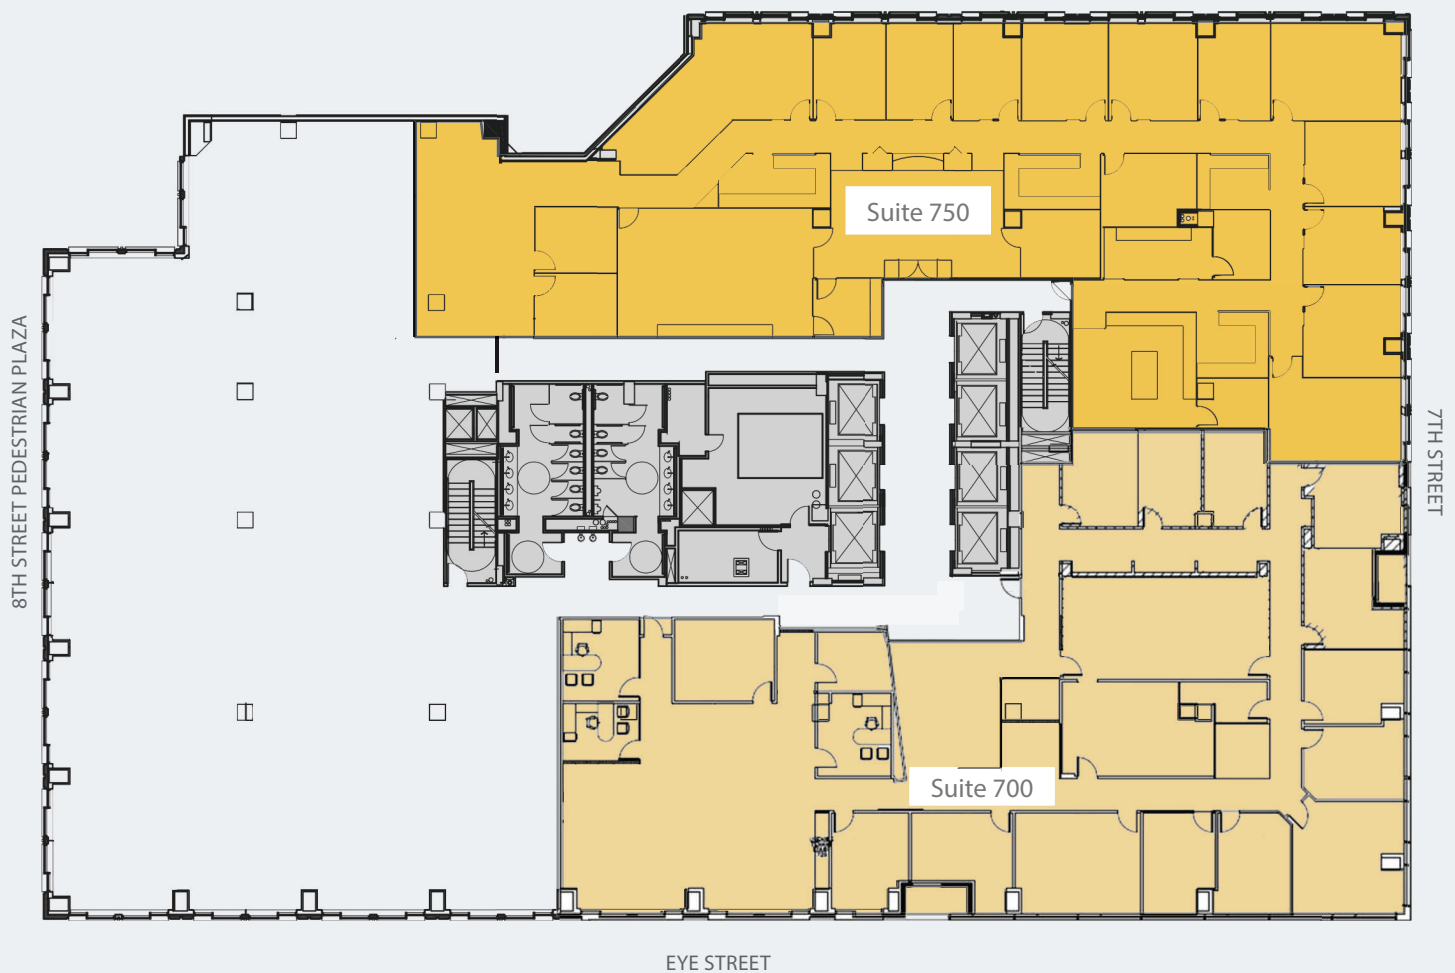

# 7th Floor

Suite 700 ■ 9,673 Square Feet ■ \$ 59.75 FS ■ Available Immediately

Suite 750 ■ 9,512 Square Feet ■ \$ 58 FS ■ Available Immediately

For more information:  
Wil Pace: 202.624.8649 [wpace@akridge.com](mailto:wpace@akridge.com)